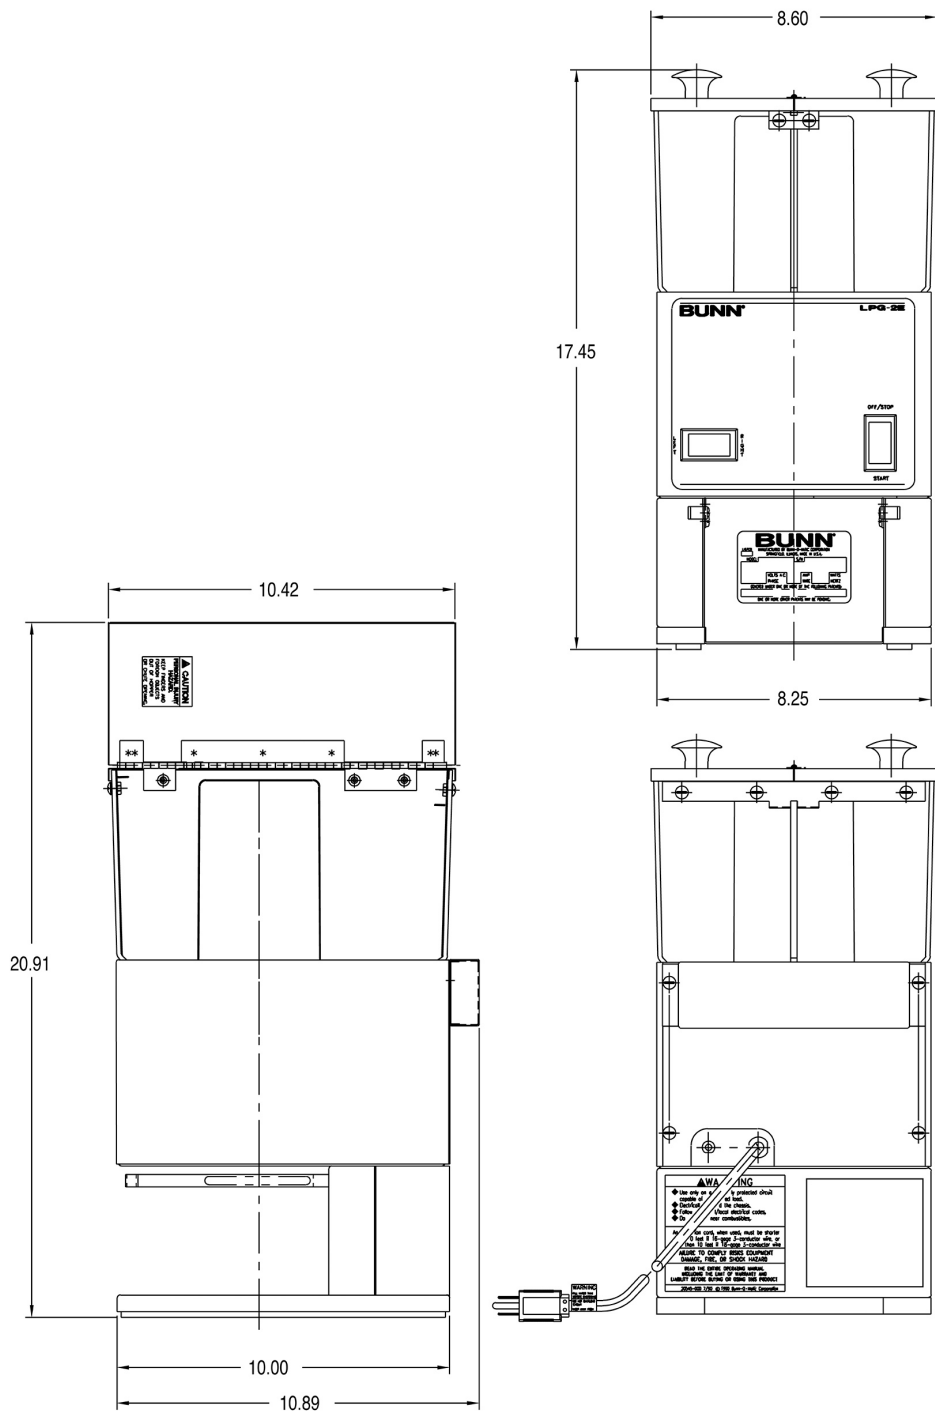

Last Updated:
07/08/2025

Unit				Shipping				
	Height	Width	Depth	Height	Width	Depth	Weight	Volume
English	17.4 in.	8.6 in.	10.9 in.	23.8 in.	12.9 in.	15.0 in.	27.900 lbs	2.654 ft ³
Metric	44.2 cm	21.8 cm	27.7 cm	60.3 cm	32.7 cm	38.1 cm	12.655 kgs	0.075 m ³